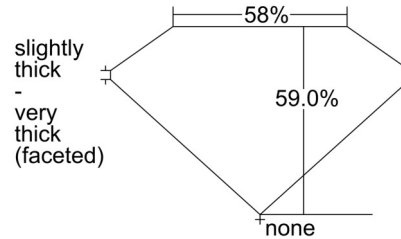

GIA NATURAL DIAMOND GRADING REPORT

August 23, 2024
GIA Report Number 6505244189
Shape and Cutting Style Pear Brilliant
Measurements 10.01 x 6.09 x 3.60 mm

GRADING RESULTS

Carat Weight 1.40 carat
Color Grade F
Clarity Grade SI2

Profile not to actual proportions

CLARITY CHARACTERISTICS

KEY TO SYMBOLS*

- Twinning Wisp
- Feather

* Red symbols denote internal characteristics (inclusions). Green or black symbols denote external characteristics (blemishes). Diagram is an approximate representation of the diamond, and symbols shown indicate type, position, and approximate size of clarity characteristics. All clarity characteristics may not be shown. Details of finish are not shown.