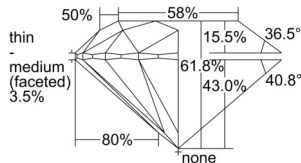

GIA®

FACSIMILE

GIA REPORT 6505244599

Verify this report at GIA.edu

GIA NATURAL DIAMOND DOSSIER®

August 22, 2024
GIA Report Number 6505244599
Shape and Cutting Style ..... Round Brilliant
Measurements ..... 4.78 - 4.81 x 2.96 mm

GRADING RESULTS

Carat Weight ..... 0.42 carat
Color Grade ..... F
Clarity Grade S11
Cut Grade ..... Excellent

ADDITIONAL GRADING INFORMATION

Polish ..... Excellent
Symmetry ..... Excellent
Fluorescence ..... Faint
Clarity Characteristics ..... Crystal, Feather
Inscription(s): GIA 6505244599

PROPORTIONS

Profile to actual proportions

GRADING SCALES

GIA COLOR SCALE	GIA CLARITY SCALE	GIA CUT SCALE	
D	FLAWLESS	EXCELLENT	
E	INTERNALLY FLAWLESS		
F		VVS₁	VERY GOOD
G	VVS₂		
H	VS₁	GOOD	
I	VS₂		
J	S1₁	FAIR	
K	S1₂		
L	I₁	POOR	
M	I₂		
N	I₃		
O			
P			
Q			
R			
S			
T			
U			
V			
W			
X			
Y			
Z