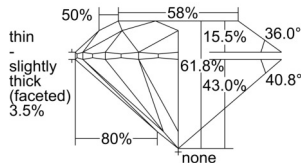

GIA®

FACSIMILE

GIA REPORT 6505244650

Verify this report at GIA.edu

GIA NATURAL DIAMOND DOSSIER®

August 22, 2024
GIA Report Number 6505244650
Shape and Cutting Style ..... Round Brilliant
Measurements ..... 4.38 - 4.41 x 2.72 mm

GRADING RESULTS

Carat Weight ..... 0.32 carat
Color Grade ..... G
Clarity Grade VS1
Cut Grade ..... Excellent

ADDITIONAL GRADING INFORMATION

Polish ..... Excellent
Symmetry ..... Excellent
Fluorescence ..... Faint
Clarity Characteristics ..... Cloud
Inscription(s): GIA 6505244650

PROPORTIONS

Profile to actual proportions