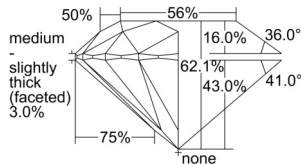

GIA®

FACSIMILE

GIA NATURAL DIAMOND DOSSIER®

August 23, 2024
GIA Report Number 6505245279
Shape and Cutting Style ..... Round Brilliant
Measurements ..... 4.47 - 4.49 x 2.79 mm

GRADING RESULTS

Carat Weight ..... 0.34 carat
Color Grade ..... G
Clarity Grade VVS1
Cut Grade ..... Excellent

ADDITIONAL GRADING INFORMATION

Polish ..... Excellent
Symmetry ..... Excellent
Fluorescence ..... Faint
Clarity Characteristics ..... Pinpoint
Inscription(s): GIA 6505245279

GIA REPORT 6505245279

Verify this report at GIA.edu

PROPORTIONS

Profile to actual proportions

GRADING SCALES

GIA COLOR SCALE	GIA CLARITY SCALE	GIA CUT SCALE	
D	FLAWLESS	EXCELLENT	
E	INTERNALLY FLAWLESS		
F		VVS₁	VERY GOOD
G	VVS₂		
H	VS₁	GOOD	
I	VS₂		
J	SI₁	FAIR	
K	SI₂		
L	I₁	POOR	
M	I₂		
N	I₃		
O			
P			
Q			
R			
S			
T			
U			
V			
W			
X			
Y			
Z