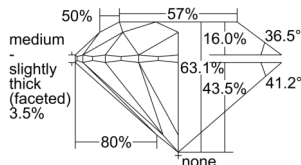

GIA®

FACSIMILE

GIA REPORT 6505245798

Verify this report at GIA.edu

GIA NATURAL DIAMOND DOSSIER®

August 22, 2024
GIA Report Number 6505245798
Shape and Cutting Style ..... Round Brilliant
Measurements ..... 5.03 - 5.07 x 3.19 mm

GRADING RESULTS

Carat Weight ..... 0.50 carat
Color Grade ..... J
Clarity Grade VVS2
Cut Grade ..... Excellent

ADDITIONAL GRADING INFORMATION

Polish ..... Excellent
Symmetry ..... Excellent
Fluorescence ..... None
Clarity Characteristics..... Pinpoint, Cloud, Indented Natural
Inscription(s): GIA 6505245798

PROPORTIONS

Profile to actual proportions

GRADING SCALES

GIA COLOR SCALE	GIA CLARITY SCALE	GIA CUT SCALE	
D	FLAWLESS	EXCELLENT	
E	INTERNALLY FLAWLESS		
F		VVS₁	VERY GOOD
G	VVS₂		
H	VS₁	GOOD	
I	VS₂		
J	SI₁	FAIR	
K	SI₂		
L	I₁	POOR	
M	I₂		
N	I₃		
O			
P			
Q			
R			
S			
T			
U			
V			
W			
X			
Y			
Z