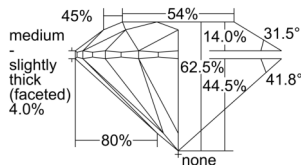

GIA®

FACSIMILE

GIA REPORT 6505246359

Verify this report at GIA.edu

GIA NATURAL DIAMOND DOSSIER®

August 27, 2024
GIA Report Number 6505246359
Shape and Cutting Style ..... Round Brilliant
Measurements ..... 5.39 - 5.43 x 3.38 mm

GRADING RESULTS

Carat Weight ..... 0.60 carat
Color Grade ..... H
Clarity Grade VS1
Cut Grade ..... Excellent

ADDITIONAL GRADING INFORMATION

Polish ..... Excellent
Symmetry ..... Very Good
Fluorescence ..... Faint
Clarity Characteristics ..... Cloud
Inscription(s): GIA 6505246359

PROPORTIONS

Profile to actual proportions

GRADING SCALES

GIA COLOR SCALE	GIA CLARITY SCALE	GIA CUT SCALE	
D	FLAWLESS	EXCELLENT	
E	INTERNALLY FLAWLESS		
F		VVS₁	VERY GOOD
G	VVS₂		
H	VS₁	GOOD	
I	VS₂		
J	SI₁	FAIR	
K	SI₂		
L	I₁	POOR	
M			
N			
O	I₂		
P			
Q			
R	I₃		
S			
T			
U			
V			
W			
X			
Y			
Z