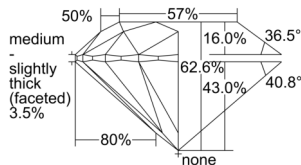

GIA®

FACSIMILE

GIA REPORT 6505248606

Verify this report at GIA.edu

GIA NATURAL DIAMOND DOSSIER®

August 22, 2024
GIA Report Number 6505248606
Shape and Cutting Style ..... Round Brilliant
Measurements ..... 5.37 - 5.41 x 3.37 mm

GRADING RESULTS

Carat Weight ..... 0.60 carat
Color Grade ..... E
Clarity Grade VS1
Cut Grade ..... Excellent

ADDITIONAL GRADING INFORMATION

Polish ..... Excellent
Symmetry ..... Excellent
Fluorescence ..... Medium Blue
Clarity Characteristics..... Crystal, Needle, Pinpoint
Inscription(s): GIA 6505248606

PROPORTIONS

Profile to actual proportions

GRADING SCALES

GIA COLOR SCALE	GIA CLARITY SCALE	GIA CUT SCALE	
D	FLAWLESS	EXCELLENT	
E	INTERNALLY FLAWLESS		
F		VVS₁	VERY GOOD
G	VVS₂		
H	VS₁	GOOD	
I	VS₂		
J	SI₁	FAIR	
K	SI₂		
L	I₁	POOR	
M	I₂		
N	I₃		
O			
P			
Q			
R			
S			
T			
U			
V			
W			
X			
Y			
Z