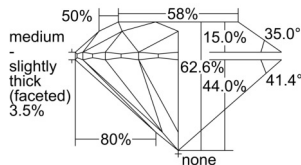

GIA®

FACSIMILE

GIA REPORT 6505249769

Verify this report at GIA.edu

GIA NATURAL DIAMOND DOSSIER®

August 22, 2024
GIA Report Number 6505249769
Shape and Cutting Style ..... Round Brilliant
Measurements ..... 5.34 - 5.37 x 3.35 mm

GRADING RESULTS

Carat Weight ..... 0.59 carat
Color Grade ..... D
Clarity Grade VS1
Cut Grade ..... Excellent

ADDITIONAL GRADING INFORMATION

Polish ..... Excellent
Symmetry ..... Excellent
Fluorescence ..... None
Clarity Characteristics..... Crystal, Cloud, Needle, Pinpoint
Inscription(s): GIA 6505249769

PROPORTIONS

Profile to actual proportions

GRADING SCALES

GIA COLOR SCALE	GIA CLARITY SCALE	GIA CUT SCALE	
D	FLAWLESS	EXCELLENT	
E	INTERNALLY FLAWLESS		
F		VVS₁	VERY GOOD
G	VVS₂		
H	VS₁	GOOD	
I	VS₂		
J	SI₁	FAIR	
K	SI₂		
L	I₁	POOR	
M	I₂		
N	I₃		
O			
P			
Q			
R			
S			
T			
U			
V			
W			
X			
Y			
Z