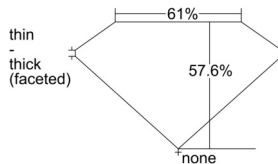

GIA®

FACSIMILE

GIA REPORT 6505252883

Verify this report at GIA.edu

GIA NATURAL DIAMOND DOSSIER®

August 22, 2024
GIA Report Number 6505252883
Shape and Cutting Style ..... Heart Brilliant
Measurements ..... 5.46 x 6.17 x 3.56 mm

GRADING RESULTS

Carat Weight ..... 0.70 carat
Color Grade ..... D
Clarity Grade VS1

ADDITIONAL GRADING INFORMATION

Polish ..... Excellent
Symmetry ..... Very Good
Fluorescence ..... Medium Blue
Clarity Characteristics..... Crystal, Twinning Wisp
Inscription(s): GIA 6505252883

PROPORTIONS

Profile not to actual proportions

GRADING SCALES

GIA COLOR SCALE		GIA CLARITY SCALE			
COLORLESS	D	VERY VERY SLIGHTLY INCLUDED	FLAWLESS		
	E		INTERNALLY FLAWLESS		
	F	VERY SLIGHTLY INCLUDED	VVS₁		
	G		VVS₂		
	H		VS₁		
	NEAR COLORLESS	I	SLIGHTLY INCLUDED	VS₂	
		J		SI₁	
		FAINT	K	INCLUDED	SI₂
			L		I₁
			M		I₂
VERTICALLY LIGHT	N	LIGHT	I₃		
	O				
	P				
	Q				
	R