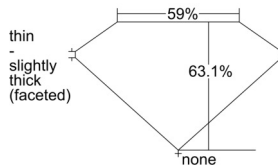

GIA®

FACSIMILE

GIA REPORT 6505254761

Verify this report at GIA.edu

GIA NATURAL DIAMOND DOSSIER®

August 22, 2024
GIA Report Number 6505254761
Shape and Cutting Style ..... Marquise Brilliant
Measurements ..... 8.90 x 4.28 x 2.70 mm

GRADING RESULTS

Carat Weight ..... 0.61 carat
Color Grade ..... F
Clarity Grade VS1

ADDITIONAL GRADING INFORMATION

Polish ..... Excellent
Symmetry ..... Very Good
Fluorescence ..... None
Clarity Characteristics ..... Feather, Cloud
Inscription(s): GIA 6505254761

PROPORTIONS

Profile not to actual proportions

GRADING SCALES

GIA COLOR SCALE		GIA CLARITY SCALE	
COLORLESS	D	VERY VERY SLIGHTLY INCLUDED	FLAWLESS
	E		INTERNALLY FLAWLESS
	F		VVS₁
	G		VVS₂
	H		VS₁
	I		VS₂
	J		SI₁
	K		SI₂
	L		I₁
	M		I₂
NEAR COLORLESS	N	SLIGHTLY INCLUDED	I₃
	O		
	P		
	Q		
FAINT	R	INCLUDED	
	S		
	T		
	U		
VERY LIGHT	V		
	W		
	X		
	Y		
LIGHT	Z