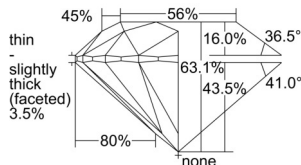

GIA®

FACSIMILE

GIA REPORT 6505254890

Verify this report at GIA.edu

GIA NATURAL DIAMOND DOSSIER®

August 22, 2024
GIA Report Number 6505254890
Shape and Cutting Style ..... Round Brilliant
Measurements ..... 5.62 - 5.66 x 3.56 mm

GRADING RESULTS

Carat Weight ..... 0.70 carat
Color Grade ..... D
Clarity Grade VS2
Cut Grade ..... Excellent

ADDITIONAL GRADING INFORMATION

Polish ..... Excellent
Symmetry ..... Excellent
Fluorescence ..... None
Clarity Characteristics ..... Cloud, Crystal
Inscription(s): GIA 6505254890

PROPORTIONS

Profile to actual proportions

GRADING SCALES

GIA COLOR SCALE	GIA CLARITY SCALE	GIA CUT SCALE	
D	FLAWLESS	EXCELLENT	
E	INTERNALLY FLAWLESS		
F		VVS₁	VERY GOOD
G	VVS₂		
H	VS₁	GOOD	
I	VS₂		
J	SI₁	FAIR	
K	SI₂		
L	I₁	POOR	
M	I₂		
N	I₃		
O			
P			
Q			
R			
S			
T			
U			
V			
W			
X			
Y			
Z