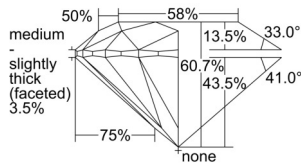

GIA®

FACSIMILE

GIA REPORT 6505255604

Verify this report at GIA.edu

GIA NATURAL DIAMOND DOSSIER®

August 23, 2024
GIA Report Number 6505255604
Shape and Cutting Style ..... Round Brilliant
Measurements ..... 5.15 - 5.17 x 3.13 mm

GRADING RESULTS

Carat Weight ..... 0.51 carat
Color Grade ..... H
Clarity Grade VS2
Cut Grade ..... Excellent

ADDITIONAL GRADING INFORMATION

Polish ..... Excellent
Symmetry ..... Excellent
Fluorescence ..... Faint
Clarity Characteristics..... Crystal, Feather, Cloud
Inscription(s): GIA 6505255604

PROPORTIONS

Profile to actual proportions

GRADING SCALES

GIA COLOR SCALE	GIA CLARITY SCALE	GIA CUT SCALE	
D	FLAWLESS	EXCELLENT	
E	INTERNALLY FLAWLESS		
F		VVS₁	VERY GOOD
G	VVS₂		
H	VS₁	GOOD	
I	VS₂		
J	SI₁	FAIR	
K	SI₂		
L	I₁	POOR	
M	I₂		
N	I₃		
O			
P			
Q			
R			
S			
T			
U			
V			
W			
X			
Y			
Z