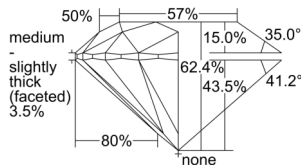

GIA®

FACSIMILE

GIA REPORT 6505256144

Verify this report at GIA.edu

GIA NATURAL DIAMOND DOSSIER®

August 22, 2024
GIA Report Number 6505256144
Shape and Cutting Style ..... Round Brilliant
Measurements ..... 5.22 - 5.26 x 3.27 mm

GRADING RESULTS

Carat Weight ..... 0.55 carat
Color Grade ..... J
Clarity Grade VVS1
Cut Grade ..... Excellent

ADDITIONAL GRADING INFORMATION

Polish ..... Excellent
Symmetry ..... Excellent
Fluorescence ..... Faint
Clarity Characteristics ..... Indented Natural
Inscription(s): GIA 6505256144

PROPORTIONS

Profile to actual proportions

GRADING SCALES

GIA COLOR SCALE	GIA CLARITY SCALE	GIA CUT SCALE	
D	FLAWLESS	EXCELLENT	
E	INTERNALLY FLAWLESS		
F		VVS₁	VERY GOOD
G	VVS₂		
H	VS₁	GOOD	
I	VS₂		
J	SI₁	FAIR	
K	SI₂		
L	I₁	POOR	
M	I₂		
N	I₃		
O			
P			
Q			
R			
S			
T			
U			
V			
W			
X			
Y			
Z