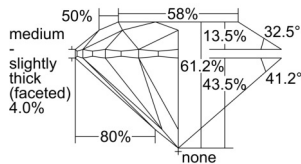

GIA®

FACSIMILE

GIA REPORT 6505256824

Verify this report at GIA.edu

GIA NATURAL DIAMOND DOSSIER®

August 28, 2024
GIA Report Number 6505256824
Shape and Cutting Style ..... Round Brilliant
Measurements ..... 4.75 - 4.77 x 2.91 mm

GRADING RESULTS

Carat Weight ..... 0.40 carat
Color Grade ..... G
Clarity Grade VVS1
Cut Grade ..... Excellent

ADDITIONAL GRADING INFORMATION

Polish ..... Excellent
Symmetry ..... Excellent
Fluorescence ..... Faint
Clarity Characteristics..... Pinpoint, Feather, Surface Graining
Inspection(s): GIA 6505256824

PROPORTIONS

Profile to actual proportions

GRADING SCALES

GIA COLOR SCALE	GIA CLARITY SCALE	GIA CUT SCALE	
D	FLAWLESS	EXCELLENT	
E	INTERNALLY FLAWLESS		
F		VVS₁	VERY GOOD
G	VVS₂		
H	VS₁	GOOD	
I	VS₂		
J	SI₁	FAIR	
K	SI₂		
L	I₁	POOR	
M	I₂		
N	I₃		
O			
P			
Q			
R			
S			
T			
U			
V			
W			
X			
Y			
Z