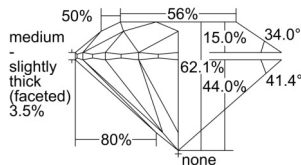

GIA®

FACSIMILE

GIA REPORT 6505258490

Verify this report at GIA.edu

GIA NATURAL DIAMOND DOSSIER®

August 28, 2024
GIA Report Number 6505258490
Shape and Cutting Style ..... Round Brilliant
Measurements ..... 4.30 - 4.32 x 2.68 mm

GRADING RESULTS

Carat Weight ..... 0.30 carat
Color Grade ..... K
Clarity Grade S11
Cut Grade ..... Excellent

ADDITIONAL GRADING INFORMATION

Polish ..... Excellent
Symmetry ..... Excellent
Fluorescence ..... None
Clarity Characteristics ..... Feather, Crystal, Cloud
Inscription(s): GIA 6505258490

PROPORTIONS

Profile to actual proportions

GRADING SCALES

GIA COLOR SCALE	GIA CLARITY SCALE	GIA CUT SCALE	
D	FLAWLESS	EXCELLENT	
E	INTERNALLY FLAWLESS		
F		VVS₁	VERY GOOD
G	VVS₂		
H	VS₁	GOOD	
I	VS₂		
J	S1₁	FAIR	
K	S1₂		
L	I₁	POOR	
M	I₂		
N	I₃		
O			
P			
Q			
R			
S			
T			
U			
V			
W			
X			
Y			
Z