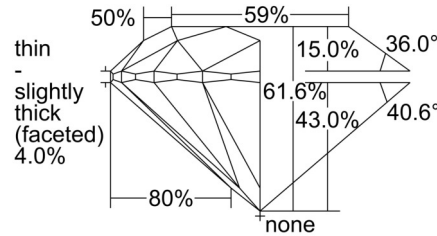

GIA NATURAL DIAMOND GRADING REPORT

August 23, 2024

GIA Report Number 6505260597

Shape and Cutting Style Round Brilliant

Measurements 6.77 - 6.81 x 4.18 mm

GRADING RESULTS

Carat Weight 1.20 carat

Color Grade G

Clarity Grade S11

Cut Grade Excellent

ADDITIONAL GRADING INFORMATION

Polish Excellent

Symmetry Excellent

Fluorescence None

Inscription(s): GIA 6505260597

Comments: Additional clouds are not shown. Pinpoints are not shown.

PROPORTIONS

Profile to actual proportions

CLARITY CHARACTERISTICS

KEY TO SYMBOLS*

-  Cloud
-  Crystal
-  Feather
-  Indented Natural
-  Natural

* Red symbols denote internal characteristics (inclusions). Green or black symbols denote external characteristics (blemishes). Diagram is an approximate representation of the diamond, and symbols shown indicate type, position, and approximate size of clarity characteristics. All clarity characteristics may not be shown. Details of finish are not shown.