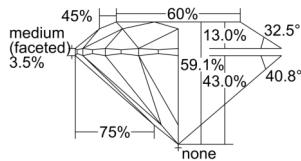

GIA®

FACSIMILE

GIA NATURAL DIAMOND DOSSIER®

August 23, 2024
GIA Report Number 6505267395
Shape and Cutting Style ..... Round Brilliant
Measurements ..... 3.67 - 3.70 x 2.18 mm

GRADING RESULTS

Carat Weight ..... 0.18 carat
Color Grade ..... F
Clarity Grade VS1
Cut Grade ..... Excellent

ADDITIONAL GRADING INFORMATION

Polish ..... Excellent
Symmetry ..... Excellent
Fluorescence ..... None
Clarity Characteristics ..... Crystal, Cloud, Pinpoint
Inscription(s): GIA 6505267395

GIA REPORT 6505267395

Verify this report at GIA.edu

PROPORTIONS

Profile to actual proportions

GRADING SCALES

GIA COLOR SCALE	GIA CLARITY SCALE	GIA CUT SCALE	
D	FLAWLESS	EXCELLENT	
E	INTERNALLY FLAWLESS		
F		VVS₁	VERY GOOD
G	VVS₂		
H	VS₁	GOOD	
I	VS₂		
J	SI₁	FAIR	
K	SI₂		
L	I₁	POOR	
M	I₂		
N	I₃		
O			
P			
Q			
R			
S			
T			
U			
V			
W			
X			
Y			
Z