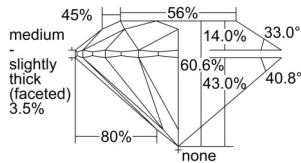

GIA®

FACSIMILE

GIA REPORT 6505269724

Verify this report at GIA.edu

GIA NATURAL DIAMOND DOSSIER®

August 23, 2024
GIA Report Number 6505269724
Shape and Cutting Style ..... Round Brilliant
Measurements ..... 4.04 - 4.06 x 2.45 mm

GRADING RESULTS

Carat Weight ..... 0.24 carat
Color Grade ..... F
Clarity Grade VS1
Cut Grade ..... Excellent

ADDITIONAL GRADING INFORMATION

Polish ..... Excellent
Symmetry ..... Excellent
Fluorescence ..... None
Clarity Characteristics..... Needle, Feather, Pinpoint
Inscription(s): GIA 6505269724

PROPORTIONS

Profile to actual proportions

GRADING SCALES

GIA COLOR SCALE

COLORLESS	D
	E
	F
	G
	H
	I
	J
NEAR COLORLESS	K
	L
FAIN	M
	N
	O
	P
	Q
VERY LIGHT	R
	S
	T
	U
	V
	W
	X
	Y
LIGHT	Z

GIA CLARITY SCALE

FLAWLESS	VERY VERY SLIGHTLY INCLUDED	VS₁	VS₂	VS₁	VS₂	SI₁	SI₂	I₁	I₂	I₃					
											FLAWLESS	INTERNALLY FLAWLESS	VERY SLIGHTLY INCLUDED	SLIGHTLY INCLUDED	INCLUDED

GIA CUT SCALE

EXCELLENT
VERY GOOD
GOOD
FAIR
POOR