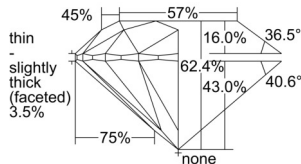

GIA®

FACSIMILE

GIA NATURAL DIAMOND DOSSIER®

August 26, 2024
GIA Report Number 6505272144
Shape and Cutting Style ..... Round Brilliant
Measurements ..... 5.20 - 5.22 x 3.25 mm

GRADING RESULTS

Carat Weight ..... 0.55 carat
Color Grade ..... G
Clarity Grade VS1
Cut Grade ..... Excellent

ADDITIONAL GRADING INFORMATION

Polish ..... Excellent
Symmetry ..... Excellent
Fluorescence ..... Medium Blue
Clarity Characteristics ..... Needle
Inscription(s): GIA 6505272144

GIA REPORT 6505272144

Verify this report at GIA.edu

PROPORTIONS

Profile to actual proportions