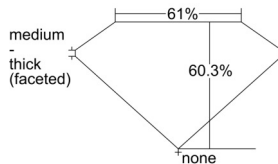

GIA®

FACSIMILE

GIA REPORT 6505272522

Verify this report at GIA.edu

GIA NATURAL DIAMOND DOSSIER®

August 26, 2024
GIA Report Number 6505272522
Shape and Cutting Style ..... Oval Brilliant
Measurements ..... 5.92 x 4.28 x 2.58 mm

GRADING RESULTS

Carat Weight ..... 0.41 carat
Color Grade ..... D
Clarity Grade VVS2

ADDITIONAL GRADING INFORMATION

Polish ..... Very Good
Symmetry ..... Very Good
Fluorescence ..... Medium Blue
Clarity Characteristics..... Needle, Pinpoint
Inscription(s): GIA 6505272522

PROPORTIONS

Profile not to actual proportions

GRADING SCALES

GIA COLOR SCALE		GIA CLARITY SCALE	
COLORLESS	D	VERY VERY SLIGHTLY SIGHTLY INCLUDED	FLAWLESS
	E		INTERNALLY FLAWLESS
	F		VVS₁
	G		VVS₂
	H		VS₁
	I		VS₂
	J		SI₁
	K		SI₂
	L		I₁
	M		I₂
NEAR COLORLESS	N	SLIGHTLY INCLUDED	I₃
	O		
	P		
	Q		
FAINT	R		
	S		
	T		
	U		
VERT LIGHT	V		
	W		
	X		
	Y		
LIGHT	Z