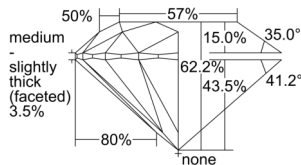

GIA®

FACSIMILE

GIA REPORT 6505274516

Verify this report at GIA.edu

GIA NATURAL DIAMOND DOSSIER®

August 28, 2024
GIA Report Number 6505274516
Shape and Cutting Style ..... Round Brilliant
Measurements ..... 4.30 - 4.33 x 2.68 mm

GRADING RESULTS

Carat Weight ..... 0.30 carat
Color Grade ..... E
Clarity Grade VVS1
Cut Grade ..... Excellent

ADDITIONAL GRADING INFORMATION

Polish ..... Excellent
Symmetry ..... Excellent
Fluorescence ..... None
Clarity Characteristics ..... Pinpoint
Inscription(s): GIA 6505274516

PROPORTIONS

Profile to actual proportions

GRADING SCALES

GIA COLOR SCALE	GIA CLARITY SCALE	GIA CUT SCALE	
D	FLAWLESS	EXCELLENT	
E	INTERNALLY FLAWLESS		
F		VVS₁	VERY GOOD
G	VVS₂		
H	VS₁	GOOD	
I	VS₂		
J	SI₁	FAIR	
K	SI₂		
L	I₁	POOR	
M			
N			
O	I₂		
P			
Q			
R	I₃		
S			
T			
U			
V			
W			
X			
Y			
Z