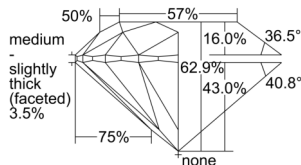

GIA®

FACSIMILE

GIA NATURAL DIAMOND DOSSIER®

August 28, 2024
GIA Report Number 6505275249
Shape and Cutting Style ..... Round Brilliant
Measurements ..... 6.20 - 6.24 x 3.92 mm

GRADING RESULTS

Carat Weight ..... 0.94 carat
Color Grade ..... G
Clarity Grade VS2
Cut Grade ..... Excellent

ADDITIONAL GRADING INFORMATION

Polish ..... Excellent
Symmetry ..... Excellent
Fluorescence ..... None
Clarity Characteristics..... Crystal, Cloud, Feather
Inscription(s): GIA 6505275249

GIA REPORT 6505275249

Verify this report at GIA.edu

PROPORTIONS

Profile to actual proportions