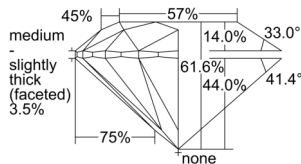

GIA®

FACSIMILE

GIA REPORT 6505275276

Verify this report at GIA.edu

GIA NATURAL DIAMOND DOSSIER®

August 28, 2024
GIA Report Number 6505275276
Shape and Cutting Style ..... Round Brilliant
Measurements ..... 4.83 - 4.86 x 2.98 mm

GRADING RESULTS

Carat Weight ..... 0.42 carat
Color Grade ..... F
Clarity Grade VS1
Cut Grade ..... Excellent

ADDITIONAL GRADING INFORMATION

Polish ..... Excellent
Symmetry ..... Excellent
Fluorescence ..... None
Clarity Characteristics..... Crystal, Cloud, Pinpoint
Inscription(s): GIA 6505275276

PROPORTIONS

Profile to actual proportions

GRADING SCALES

GIA COLOR SCALE	GIA CLARITY SCALE	GIA CUT SCALE	
D	FLAWLESS	EXCELLENT	
E	INTERNALLY FLAWLESS		
F		VVS₁	VERY GOOD
G	VVS₂		
H	VS₁	GOOD	
I	VS₂		
J	SI₁	FAIR	
K	SI₂		
L	I₁	POOR	
M	I₂		
N	I₃		
O			
P			
Q			
R			
S			
T			
U			
V			
W			
X			
Y			
Z