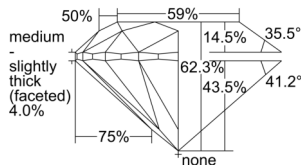

GIA®

FACSIMILE

GIA REPORT 6505275706

Verify this report at GIA.edu

GIA NATURAL DIAMOND DOSSIER®

August 28, 2024
GIA Report Number 6505275706
Shape and Cutting Style ..... Round Brilliant
Measurements ..... 5.88 - 5.93 x 3.68 mm

GRADING RESULTS

Carat Weight ..... 0.80 carat
Color Grade ..... H
Clarity Grade VVS1
Cut Grade ..... Excellent

ADDITIONAL GRADING INFORMATION

Polish ..... Excellent
Symmetry ..... Excellent
Fluorescence ..... None
Clarity Characteristics ..... Cloud, Feather
Inscription(s): GIA 6505275706

PROPORTIONS

Profile to actual proportions

GRADING SCALES

GIA COLOR SCALE	GIA CLARITY SCALE	GIA CUT SCALE	
D	FLAWLESS	EXCELLENT	
E	INTERNALLY FLAWLESS		
F		VVS₁	VERY GOOD
G	VVS₂		
H	VS₁	GOOD	
I	VS₂		
J	SI₁	FAIR	
K	SI₂		
L	I₁	POOR	
M	I₂		
N	I₃		
O			
P			
Q			
R			
S			
T			
U			
V			
W			
X			
Y			
Z