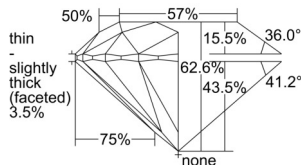

GIA®

FACSIMILE

GIA REPORT 6505277910

Verify this report at GIA.edu

GIA NATURAL DIAMOND DOSSIER®

August 26, 2024
GIA Report Number 6505277910
Shape and Cutting Style ..... Round Brilliant
Measurements ..... 4.29 - 4.31 x 2.69 mm

GRADING RESULTS

Carat Weight ..... 0.30 carat
Color Grade ..... E
Clarity Grade S11
Cut Grade ..... Excellent

ADDITIONAL GRADING INFORMATION

Polish ..... Excellent
Symmetry ..... Excellent
Fluorescence ..... None
Clarity Characteristics..... Cloud, Crystal, Feather
Inscription(s): GIA 6505277910

PROPORTIONS

Profile to actual proportions

GRADING SCALES

GIA COLOR SCALE	GIA CLARITY SCALE	GIA CUT SCALE	
D	FLAWLESS	EXCELLENT	
E	INTERNALLY FLAWLESS		
F		VVS₁	VERY GOOD
G	VVS₂		
H	VS₁	GOOD	
I	VS₂		
J	S1₁	FAIR	
K	S1₂		
L	I₁	POOR	
M	I₂		
N	I₃		
O			
P			
Q			
R			
S			
T			
U			
V			
W			
X			
Y			
Z