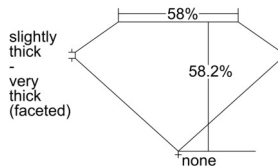

GIA®

FACSIMILE

GIA REPORT 6505277919

Verify this report at GIA.edu

GIA NATURAL DIAMOND DOSSIER®

August 27, 2024
GIA Report Number 6505277919
Shape and Cutting Style ..... Heart Brilliant
Measurements ..... 4.84 x 5.42 x 3.16 mm

GRADING RESULTS

Carat Weight ..... 0.50 carat
Color Grade ..... F
Clarity Grade SI1

ADDITIONAL GRADING INFORMATION

Polish ..... Excellent
Symmetry ..... Excellent
Fluorescence ..... None
Clarity Characteristics ..... Feather
Inscription(s): GIA 6505277919

PROPORTIONS

Profile not to actual proportions

GRADING SCALES

GIA COLOR SCALE		GIA CLARITY SCALE	
COLORLESS	D	VERY VERY SLIGHTLY INCLUDED	FLAWLESS
	E		INTERNALLY FLAWLESS
	F		VVS₁
	G		VVS₂
	H		VS₁
	I		VS₂
	J		SI₁
	K		SI₂
	L		I₁
	M		I₂
NEAR COLORLESS	N	SLIGHTLY INCLUDED	I₃
	O		
	P		
	Q		
FAINT	R		
	S		
	T		
	U		
VERY LIGHT	V		
	W		
	X		
	Y		
LIGHT	Z