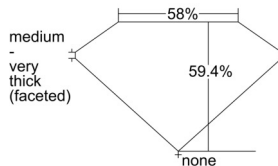

GIA®

FACSIMILE

GIA REPORT 6505277936

Verify this report at GIA.edu

GIA NATURAL DIAMOND DOSSIER®

August 27, 2024
GIA Report Number 6505277936
Shape and Cutting Style ..... Heart Brilliant
Measurements ..... 5.27 x 5.91 x 3.51 mm

GRADING RESULTS

Carat Weight ..... 0.66 carat
Color Grade ..... D
Clarity Grade SI1

ADDITIONAL GRADING INFORMATION

Polish ..... Excellent
Symmetry ..... Excellent
Fluorescence ..... None
Clarity Characteristics..... Twinning Wisp
Inscription(s): GIA 6505277936

PROPORTIONS

Profile not to actual proportions

GRADING SCALES

GIA COLOR SCALE		GIA CLARITY SCALE	
COLORLESS	D	VERY VERY SLIGHTLY INCLUDED	FLAWLESS
	E		INTERNALLY FLAWLESS
	F		VVS₁
	G		VVS₂
	H		VS₁
	I		VS₂
	J		SI₁
	K		SI₂
	L		I₁
	M		I₂
NEAR COLORLESS	N	SLIGHTLY INCLUDED	I₃
	O		
	P		
	Q		
FAINT	R		
	S		
	T		
	U		
VERY LIGHT	V		
	W		
	X		
	Y		
LIGHT	Z