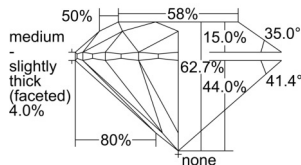

GIA®

FACSIMILE

GIA REPORT 6505278344

Verify this report at GIA.edu

GIA NATURAL DIAMOND DOSSIER®

August 27, 2024
GIA Report Number 6505278344
Shape and Cutting Style ..... Round Brilliant
Measurements ..... 4.54 - 4.57 x 2.86 mm

GRADING RESULTS

Carat Weight ..... 0.36 carat
Color Grade ..... F
Clarity Grade S11
Cut Grade ..... Excellent

ADDITIONAL GRADING INFORMATION

Polish ..... Excellent
Symmetry ..... Excellent
Fluorescence ..... None
Clarity Characteristics ..... Crystal
Inscription(s): GIA 6505278344

PROPORTIONS

Profile to actual proportions

GRADING SCALES

GIA COLOR SCALE

COLORED	D
	E
	F
	G
	H
	I
	J
NEAR COLORLESS	K
	L
	M
	N
	O
	P
	Q
	R
	S
	T
	U
	V
	W
	X
	Y
LIGHT	Z

GIA CLARITY SCALE

FLAWLESS	VERY VERY SLIGHTLY INCLUDED	VVS₁	VVS₂	VS₁	VS₂	SI₁	SI₂	I₁	I₂	I₃	
											FLAWLESS
INTERNALLY FLAWLESS	VERY SLIGHTLY INCLUDED										

GIA CUT SCALE

EXCELLENT
VERY GOOD
GOOD
FAIR
POOR