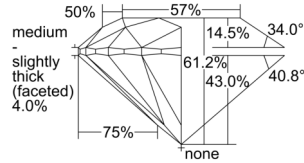

GIA®

FACSIMILE

GIA REPORT 6505278868

Verify this report at GIA.edu

GIA NATURAL DIAMOND DOSSIER®

August 30, 2024
GIA Report Number 6505278868
Shape and Cutting Style ..... Round Brilliant
Measurements ..... 4.49 - 4.51 x 2.75 mm

GRADING RESULTS

Carat Weight ..... 0.34 carat
Color Grade ..... D
Clarity Grade VS1
Cut Grade ..... Excellent

ADDITIONAL GRADING INFORMATION

Polish ..... Excellent
Symmetry ..... Excellent
Fluorescence ..... None
Clarity Characteristics..... Crystal, Needle, Pinpoint
Inscription(s): GIA 6505278868

PROPORTIONS

Profile to actual proportions

GRADING SCALES

GIA COLOR SCALE	GIA CLARITY SCALE	GIA CUT SCALE	
D	FLAWLESS	EXCELLENT	
E	INTERNALLY FLAWLESS		
F		VVS₁	VERY GOOD
G	VVS₂		
H	VS₁	GOOD	
I	VS₂		
J	SI₁	FAIR	
K	SI₂		
L	I₁	POOR	
M	I₂		
N	I₃		
O			
P			
Q			
R			
S			
T			
U			
V			
W			
X			
Y			
Z