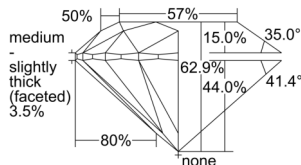

GIA®

FACSIMILE

GIA REPORT 6505278879

Verify this report at GIA.edu

GIA NATURAL DIAMOND DOSSIER®

August 29, 2024
GIA Report Number 6505278879
Shape and Cutting Style ..... Round Brilliant
Measurements ..... 4.27 - 4.29 x 2.69 mm

GRADING RESULTS

Carat Weight ..... 0.30 carat
Color Grade ..... G
Clarity Grade VS2
Cut Grade ..... Excellent

ADDITIONAL GRADING INFORMATION

Polish ..... Excellent
Symmetry ..... Excellent
Fluorescence ..... None
Clarity Characteristics ..... Cloud
Inscription(s): GIA 6505278879

PROPORTIONS

Profile to actual proportions

GRADING SCALES

GIA COLOR SCALE

COLOURESS	D
	E
	F
	G
	H
	I
	J
NEAR COLOURESS	K
	L
FAIN	M
	N
	O
	P
VERY LIGHT	Q
	R
	S
	T
	U
	V
	W
	X
	Y
LIGHT	Z

GIA CLARITY SCALE

VERY VERY SLIGHTLY INCLUDED	FLAWLESS
	INTERNALLY FLAWLESS
VERY SLIGHTLY INCLUDED	VVS₁
	VVS₂
SLIGHTLY INCLUDED	VS₁
	VS₂
INCLUDED	SI₁
	SI₂
	I₁
	I₂
	I₃

GIA CUT SCALE

EXCELLENT
VERY GOOD
GOOD
FAIR
POOR