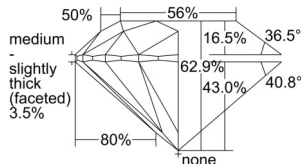

GIA®

FACSIMILE

GIA REPORT 6505279191

Verify this report at GIA.edu

GIA NATURAL DIAMOND DOSSIER®

August 27, 2024
GIA Report Number 6505279191
Shape and Cutting Style ..... Round Brilliant
Measurements ..... 5.40 - 5.44 x 3.41 mm

GRADING RESULTS

Carat Weight ..... 0.62 carat
Color Grade ..... F
Clarity Grade VS1
Cut Grade ..... Excellent

ADDITIONAL GRADING INFORMATION

Polish ..... Excellent
Symmetry ..... Excellent
Fluorescence ..... None
Clarity Characteristics..... Cloud, Crystal, Pinpoint
Inscription(s): GIA 6505279191

PROPORTIONS

Profile to actual proportions

GRADING SCALES

GIA COLOR SCALE	GIA CLARITY SCALE	GIA CUT SCALE	
D	FLAWLESS	EXCELLENT	
E	INTERNALLY FLAWLESS		
F		VVS₁	VERY GOOD
G	VVS₂		
H	VS₁	GOOD	
I	VS₂		
J	SI₁	FAIR	
K	SI₂		
L	I₁	POOR	
M	I₂		
N	I₃		
O			
P			
Q			
R			
S			
T			
U			
V			
W			
X			
Y			
Z