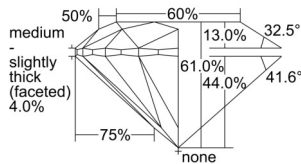

GIA®

FACSIMILE

GIA REPORT 6505279286

Verify this report at GIA.edu

GIA NATURAL DIAMOND DOSSIER®

August 26, 2024
GIA Report Number 6505279286
Shape and Cutting Style ..... Round Brilliant
Measurements ..... 5.10 - 5.14 x 3.13 mm

GRADING RESULTS

Carat Weight ..... 0.50 carat
Color Grade ..... E
Clarity Grade VS2
Cut Grade ..... Excellent

ADDITIONAL GRADING INFORMATION

Polish ..... Excellent
Symmetry ..... Excellent
Fluorescence ..... None
Clarity Characteristics ..... Cloud
Inscription(s): GIA 6505279286

PROPORTIONS

Profile to actual proportions

GRADING SCALES

GIA COLOR SCALE	GIA CLARITY SCALE	GIA CUT SCALE	
D	FLAWLESS	EXCELLENT	
E	INTERNALLY FLAWLESS		
F		VVS₁	VERY GOOD
G	VVS₂		
H	VS₁	GOOD	
I	VS₂		
J	SI₁	FAIR	
K	SI₂		
L	I₁	POOR	
M			
N			
O	I₂		
P			
Q	I₃		
R			
S			
T			
U			
V			
W			
X			
Y			
Z