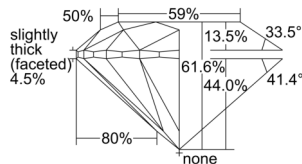

GIA®

FACSIMILE

GIA REPORT 6505279358

Verify this report at GIA.edu

GIA NATURAL DIAMOND DOSSIER®

August 28, 2024
GIA Report Number 6505279358
Shape and Cutting Style ..... Round Brilliant
Measurements ..... 4.72 - 4.74 x 2.91 mm

GRADING RESULTS

Carat Weight ..... 0.40 carat
Color Grade ..... G
Clarity Grade VS2
Cut Grade ..... Excellent

ADDITIONAL GRADING INFORMATION

Polish ..... Excellent
Symmetry ..... Excellent
Fluorescence ..... None
Clarity Characteristics ..... Crystal
Inscription(s): GIA 6505279358

PROPORTIONS

Profile to actual proportions

GRADING SCALES

GIA COLOR SCALE	GIA CLARITY SCALE	GIA CUT SCALE	
D	FLAWLESS	EXCELLENT	
E	INTERNALLY FLAWLESS		
F		VVS₁	VERY GOOD
G	VVS₂		
H	VS₁	GOOD	
I	VS₂		
J	SI₁	FAIR	
K	SI₂		
L	I₁	POOR	
M	I₂		
N	I₃		
O			
P			
Q			
R			
S			
T			
U			
V			
W			
X			
Y			
Z