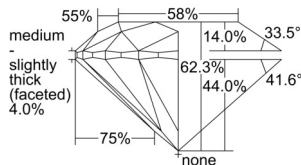

GIA®

FACSIMILE

GIA REPORT 6505279927

Verify this report at GIA.edu

GIA NATURAL DIAMOND DOSSIER®

August 29, 2024
GIA Report Number 6505279927
Shape and Cutting Style ..... Round Brilliant
Measurements ..... 5.40 - 5.43 x 3.37 mm

GRADING RESULTS

Carat Weight ..... 0.61 carat
Color Grade I
Clarity Grade VS1
Cut Grade ..... Excellent

ADDITIONAL GRADING INFORMATION

Polish ..... Excellent
Symmetry ..... Excellent
Fluorescence ..... Faint
Clarity Characteristics ..... Crystal, Pinpoint
Inscription(s): GIA 6505279927

PROPORTIONS

Profile to actual proportions

GRADING SCALES

GIA COLOR SCALE	GIA CLARITY SCALE	GIA CUT SCALE	
D	FLAWLESS	EXCELLENT	
E	INTERNALLY FLAWLESS		
F		VVS₁	VERY GOOD
G	VVS₂		
H	VS₁	GOOD	
I	VS₂		
J	SI₁	FAIR	
K	SI₂		
L	I₁	POOR	
M			I₂
N	I₃		
O			
P			
Q			
R			
S			
T			
U			
V			
W			
X			
Y			
Z