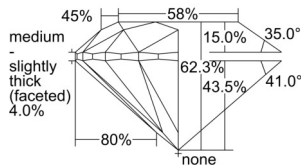

GIA®

FACSIMILE

GIA REPORT 6505280654

Verify this report at GIA.edu

GIA NATURAL DIAMOND DOSSIER®

August 28, 2024
GIA Report Number 6505280654
Shape and Cutting Style ..... Round Brilliant
Measurements ..... 4.39 - 4.40 x 2.74 mm

GRADING RESULTS

Carat Weight ..... 0.32 carat
Color Grade ..... D
Clarity Grade VS1
Cut Grade ..... Excellent

ADDITIONAL GRADING INFORMATION

Polish ..... Excellent
Symmetry ..... Excellent
Fluorescence ..... None
Clarity Characteristics..... Crystal, Needle, Pinpoint
Inscription(s): GIA 6505280654

PROPORTIONS

Profile to actual proportions

GRADING SCALES

GIA COLOR SCALE	GIA CLARITY SCALE	GIA CUT SCALE
D	FLAWLESS	EXCELLENT
E	FLAWLESS	
F	INTERNALLY FLAWLESS	VERY GOOD
G	FLAWLESS	
H	VVS₁	GOOD
I	VVS₂	
J	VS₁	FAIR
K	VS₂	
L	SI₁	POOR
M	SI₂	
N	I₁	
O	I₂	
P	I₃	
Q		
R		
S		
T		
U		
V		
W		
X		
Y		
Z