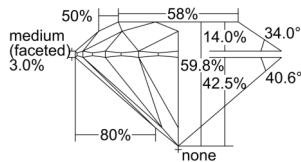

GIA®

FACSIMILE

GIA REPORT 6505281269

Verify this report at GIA.edu

GIA NATURAL DIAMOND DOSSIER®

August 26, 2024
GIA Report Number 6505281269
Shape and Cutting Style ..... Round Brilliant
Measurements ..... 5.06 - 5.09 x 3.04 mm

GRADING RESULTS

Carat Weight ..... 0.47 carat
Color Grade ..... E
Clarity Grade S11
Cut Grade ..... Excellent

ADDITIONAL GRADING INFORMATION

Polish ..... Excellent
Symmetry ..... Excellent
Fluorescence ..... None
Clarity Characteristics..... Crystal, Cloud, Feather
Inscription(s): GIA 6505281269

PROPORTIONS

Profile to actual proportions

GRADING SCALES

GIA COLOR SCALE	GIA CLARITY SCALE	GIA CUT SCALE	
D	FLAWLESS	EXCELLENT	
E	INTERNALLY FLAWLESS		
F		VVS₁	VERY GOOD
G	VVS₂		
H	VS₁	GOOD	
I	VS₂		
J	S1₁	FAIR	
K	S1₂		
L	I₁	POOR	
M	I₂		
N	I₃		
O			
P			
Q			
R			
S			
T			
U			
V			
W			
X			
Y			
Z