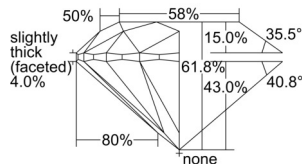

GIA®

FACSIMILE

GIA REPORT 6505281391

Verify this report at GIA.edu

GIA NATURAL DIAMOND DOSSIER®

August 28, 2024
GIA Report Number 6505281391
Shape and Cutting Style ..... Round Brilliant
Measurements ..... 4.74 - 4.76 x 2.94 mm

GRADING RESULTS

Carat Weight ..... 0.41 carat
Color Grade ..... D
Clarity Grade VS2
Cut Grade ..... Excellent

ADDITIONAL GRADING INFORMATION

Polish ..... Excellent
Symmetry ..... Excellent
Fluorescence ..... None
Clarity Characteristics..... Cloud, Crystal, Feather
Inscription(s): GIA 6505281391

PROPORTIONS

Profile to actual proportions