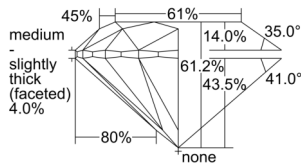

GIA®

FACSIMILE

GIA REPORT 6505281806

Verify this report at GIA.edu

GIA NATURAL DIAMOND DOSSIER®

August 28, 2024
GIA Report Number 6505281806
Shape and Cutting Style ..... Round Brilliant
Measurements ..... 5.92 - 5.96 x 3.63 mm

GRADING RESULTS

Carat Weight ..... 0.80 carat
Color Grade ..... G
Clarity Grade S11
Cut Grade ..... Excellent

ADDITIONAL GRADING INFORMATION

Polish ..... Excellent
Symmetry ..... Excellent
Fluorescence ..... Very Strong Blue
Clarity Characteristics..... Crystal, Cloud, Knot
Inscription(s): GIA 6505281806

PROPORTIONS

Profile to actual proportions

GRADING SCALES

GIA COLOR SCALE	GIA CLARITY SCALE	GIA CUT SCALE	
D	FLAWLESS	EXCELLENT	
E	INTERNALLY FLAWLESS		
F		VVS₁	VERY GOOD
G	VVS₂		
H	VS₁	GOOD	
I	VS₂		
J	S1₁	FAIR	
K	S1₂		
L	I₁	POOR	
M	I₂		
N	I₃		
O			
P			
Q			
R			
S			
T			
U			
V			
W			
X			
Y			
Z