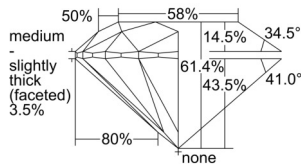

GIA®

FACSIMILE

GIA REPORT 6505283541

Verify this report at GIA.edu

GIA NATURAL DIAMOND DOSSIER®

August 26, 2024
GIA Report Number 6505283541
Shape and Cutting Style ..... Round Brilliant
Measurements ..... 5.13 - 5.16 x 3.16 mm

GRADING RESULTS

Carat Weight ..... 0.51 carat
Color Grade ..... G
Clarity Grade VS1
Cut Grade ..... Excellent

ADDITIONAL GRADING INFORMATION

Polish ..... Excellent
Symmetry ..... Excellent
Fluorescence ..... None
Clarity Characteristics..... Crystal, Needle, Pinpoint
Inscription(s): GIA 6505283541

PROPORTIONS

Profile to actual proportions

GRADING SCALES

GIA COLOR SCALE	GIA CLARITY SCALE	GIA CUT SCALE	
D	FLAWLESS	EXCELLENT	
E	INTERNALLY FLAWLESS		
F		VVS₁	VERY GOOD
G	VVS₂		
H	VS₁	GOOD	
I	VS₂		
J	SI₁	FAIR	
K	SI₂		
L	I₁	POOR	
M	I₂		
N	I₃		
O			
P			
Q			
R			
S			
T			
U			
V			
W			
X			
Y			
Z