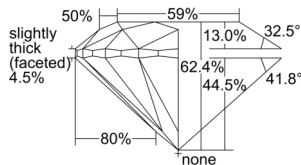

GIA®

FACSIMILE

GIA NATURAL DIAMOND DOSSIER®

August 29, 2024
GIA Report Number 6505283593
Shape and Cutting Style ..... Round Brilliant
Measurements ..... 5.70 - 5.73 x 3.57 mm

GRADING RESULTS

Carat Weight ..... 0.71 carat
Color Grade ..... E
Clarity Grade VVS1
Cut Grade ..... Excellent

ADDITIONAL GRADING INFORMATION

Polish ..... Excellent
Symmetry ..... Excellent
Fluorescence ..... None
Clarity Characteristics ..... Pinpoint
Inscription(s): GIA 6505283593

GIA REPORT 6505283593

Verify this report at GIA.edu

PROPORTIONS

Profile to actual proportions

GRADING SCALES

GIA COLOR SCALE	GIA CLARITY SCALE	GIA CUT SCALE	
D	FLAWLESS	EXCELLENT	
E	INTERNALLY FLAWLESS		
F		VVS₁	VERY GOOD
G	VVS₂		
H	VS₁	GOOD	
I	VS₂		
J	SI₁	FAIR	
K	SI₂		
L	I₁	POOR	
M	I₂		
N	I₃		
O			
P			
Q			
R			
S			
T			
U			
V			
W			
X			
Y			
Z