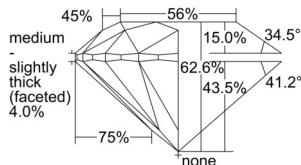

GIA®

FACSIMILE

GIA REPORT 6505287303

Verify this report at GIA.edu

GIA NATURAL DIAMOND DOSSIER®

August 28, 2024
GIA Report Number 6505287303
Shape and Cutting Style ..... Round Brilliant
Measurements ..... 4.26 - 4.28 x 2.67 mm

GRADING RESULTS

Carat Weight ..... 0.30 carat
Color Grade ..... E
Clarity Grade VS1
Cut Grade ..... Excellent

ADDITIONAL GRADING INFORMATION

Polish ..... Excellent
Symmetry ..... Excellent
Fluorescence ..... None
Clarity Characteristics..Cloud, Needle, Pinpoint, Indented Natural
Inscription(s): GIA 6505287303

PROPORTIONS

Profile to actual proportions

GRADING SCALES

GIA COLOR SCALE	GIA CLARITY SCALE	GIA CUT SCALE	
D	FLAWLESS	EXCELLENT	
E	INTERNALLY FLAWLESS		
F		VVS₁	VERY GOOD
G	VVS₂		
H	VS₁	GOOD	
I	VS₂		
J	SI₁	FAIR	
K	SI₂		
L	I₁	POOR	
M	I₂		
N	I₃		
O			
P			
Q			
R			
S			
T			
U			
V			
W			
X			
Y			
Z