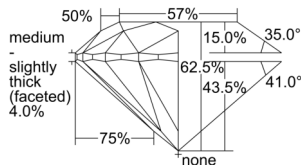

GIA®

FACSIMILE

GIA REPORT 6505287339

Verify this report at GIA.edu

GIA NATURAL DIAMOND DOSSIER®

August 28, 2024
GIA Report Number 6505287339
Shape and Cutting Style ..... Round Brilliant
Measurements ..... 4.48 - 4.51 x 2.81 mm

GRADING RESULTS

Carat Weight ..... 0.35 carat
Color Grade ..... E
Clarity Grade VVS2
Cut Grade ..... Excellent

ADDITIONAL GRADING INFORMATION

Polish ..... Excellent
Symmetry ..... Excellent
Fluorescence ..... None
Clarity Characteristics..... Cloud, Pinpoint, Indented Natural
Inscription(s): GIA 6505287339

PROPORTIONS

Profile to actual proportions

GRADING SCALES

GIA COLOR SCALE	GIA CLARITY SCALE	GIA CUT SCALE	
D	FLAWLESS	EXCELLENT	
E	INTERNALLY FLAWLESS		
F		VVS₁	VERY GOOD
G	VVS₂		
H	VS₁	GOOD	
I	VS₂		
J	SI₁	FAIR	
K	SI₂		
L	I₁	POOR	
M			
N			
O	I₂		
P			
Q			
R	I₃		
S			
T			
U			
V			
W			
X			
Y			
Z