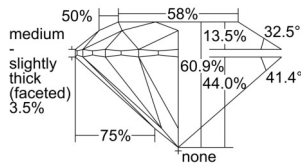

GIA®

FACSIMILE

GIA REPORT 6505287726

Verify this report at GIA.edu

GIA NATURAL DIAMOND DOSSIER®

August 28, 2024
GIA Report Number 6505287726
Shape and Cutting Style ..... Round Brilliant
Measurements ..... 5.16 - 5.18 x 3.15 mm

GRADING RESULTS

Carat Weight ..... 0.51 carat
Color Grade I
Clarity Grade S11
Cut Grade ..... Excellent

ADDITIONAL GRADING INFORMATION

Polish ..... Excellent
Symmetry ..... Excellent
Fluorescence ..... Faint
Clarity Characteristics..... Feather, Crystal, Cloud
Inspection(s): GIA 6505287726

PROPORTIONS

Profile to actual proportions

GRADING SCALES

GIA COLOR SCALE	GIA CLARITY SCALE	GIA CUT SCALE	
D	FLAWLESS	EXCELLENT	
E	INTERNALLY FLAWLESS		
F		VVS₁	VERY GOOD
G	VVS₂		
H	VS₁	GOOD	
I	VS₂		
J	S1₁	FAIR	
K	S1₂		
L	I₁	POOR	
M	I₂		
N	I₃		
O			
P			
Q			
R			
S			
T			
U			
V			
W			
X			
Y			
Z