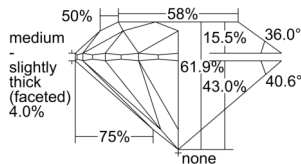

GIA®

FACSIMILE

GIA REPORT 6505287911

Verify this report at GIA.edu

GIA NATURAL DIAMOND DOSSIER®

August 27, 2024
GIA Report Number 6505287911
Shape and Cutting Style ..... Round Brilliant
Measurements ..... 5.31 - 5.34 x 3.30 mm

GRADING RESULTS

Carat Weight ..... 0.58 carat
Color Grade ..... F
Clarity Grade VVS1
Cut Grade ..... Excellent

ADDITIONAL GRADING INFORMATION

Polish ..... Excellent
Symmetry ..... Excellent
Fluorescence ..... None
Clarity Characteristics ..... Pinpoint
Inscription(s): GIA 6505287911

PROPORTIONS

Profile to actual proportions

GRADING SCALES

GIA COLOR SCALE	GIA CLARITY SCALE	GIA CUT SCALE	
D	FLAWLESS	EXCELLENT	
E	INTERNALLY FLAWLESS		
F		VVS₁	VERY GOOD
G	VVS₂		
H	VS₁	GOOD	
I	VS₂		
J	SI₁	FAIR	
K	SI₂		
L	I₁	POOR	
M			
N			
O	I₂		
P			
Q			
R	I₃		
S			
T			
U			
V			
W			
X			
Y			
Z