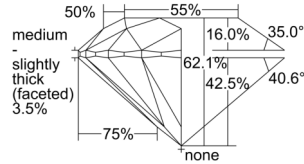

GIA®

FACSIMILE

GIA REPORT 6505291899

Verify this report at [GIA.edu](https://reportcheck.gia.edu)

GIA NATURAL DIAMOND DOSSIER®

August 27, 2024
GIA Report Number 6505291899
Shape and Cutting Style ..... Round Brilliant
Measurements ..... 5.37 - 5.41 x 3.35 mm

GRADING RESULTS

Carat Weight ..... 0.60 carat
Color Grade ..... F
Clarity Grade VVS1
Cut Grade ..... Excellent

ADDITIONAL GRADING INFORMATION

Polish ..... Excellent
Symmetry ..... Excellent
Fluorescence ..... Medium Blue
Clarity Characteristics..... Pinpoint, Indented Natural
Inscription(s): GIA 6505291899

PROPORTIONS

Profile to actual proportions

GRADING SCALES

GIA COLOR SCALE	GIA CLARITY SCALE	GIA CUT SCALE
D	FLAWLESS	EXCELLENT
E	INTERNALLY FLAWLESS	
F	VVS₁	VERY GOOD
G		
H	VS₁	GOOD
I		
J	SI₁	FAIR
K		
L	I₁	POOR
M		
N	I₂	
O		
P	I₃	
Q		
R		
S		
T		
U		
V		
W		
X		
Y		
Z