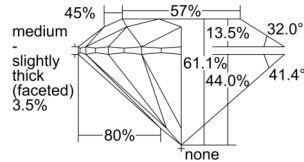

GIA®

FACSIMILE

GIA REPORT 6505292944

Verify this report at GIA.edu

GIA NATURAL DIAMOND DOSSIER®

September 03, 2024
GIA Report Number 6505292944
Shape and Cutting Style ..... Round Brilliant
Measurements ..... 5.75 - 5.79 x 3.52 mm

GRADING RESULTS

Carat Weight ..... 0.71 carat
Color Grade ..... G
Clarity Grade VS2
Cut Grade ..... Excellent

ADDITIONAL GRADING INFORMATION

Polish ..... Excellent
Symmetry ..... Excellent
Fluorescence ..... None
Clarity Characteristics ..... Cloud, Crystal
Inscription(s): GIA 6505292944

PROPORTIONS

Profile to actual proportions

GRADING SCALES

GIA COLOR SCALE	GIA CLARITY SCALE	GIA CUT SCALE	
D	FLAWLESS	EXCELLENT	
E	INTERNALLY FLAWLESS		
F		VVS₁	VERY GOOD
G	VVS₂		
H	VS₁	GOOD	
I	VS₂		
J	SI₁	FAIR	
K	SI₂		
L	I₁	POOR	
M	I₂		
N	I₃		
O			
P			
Q			
R			
S			
T			
U			
V			
W			
X			
Y			
Z