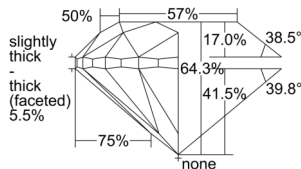

GIA®

FACSIMILE

GIA REPORT 6505294244

Verify this report at GIA.edu

GIA NATURAL DIAMOND DOSSIER®

August 28, 2024
GIA Report Number 6505294244
Shape and Cutting Style ..... Round Brilliant
Measurements ..... 4.90 - 4.95 x 3.17 mm

GRADING RESULTS

Carat Weight ..... 0.50 carat
Color Grade ..... F
Clarity Grade S11
Cut Grade ..... Very Good

ADDITIONAL GRADING INFORMATION

Polish ..... Excellent
Symmetry ..... Very Good
Fluorescence ..... None
Clarity Characteristics ..... Feather, Crystal, Cloud
Inscription(s): GIA 6505294244

PROPORTIONS

Profile to actual proportions

GRADING SCALES

GIA COLOR SCALE

COLORESS	D
	E
	F
	G
	H
	I
	J
NEAR COLORESS	K
	L
Faint	M
	N
	O
	P
Very Light	Q
	R
	S
	T
	U
	V
Light	W
	X
	Y
	Z

GIA CLARITY SCALE

VERY VERY SLIGHTLY INCLUDED	FLAWLESS
	INTERNALLY FLAWLESS
VERY SLIGHTLY INCLUDED	VVS₁
	VVS₂
SLIGHTLY INCLUDED	VS₁
	VS₂
INCLUDED	SI₁
	SI₂
	I₁
	I₂
	I₃

GIA CUT SCALE

EXCELLENT
VERY GOOD
GOOD
FAIR
POOR