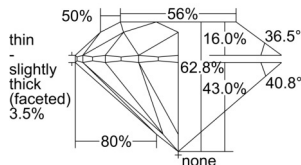

GIA®

FACSIMILE

GIA REPORT 6505294670

Verify this report at GIA.edu

GIA NATURAL DIAMOND DOSSIER®

September 09, 2024
GIA Report Number 6505294670
Shape and Cutting Style ..... Round Brilliant
Measurements ..... 4.79 - 4.82 x 3.02 mm

GRADING RESULTS

Carat Weight ..... 0.43 carat
Color Grade ..... G
Clarity Grade S11
Cut Grade ..... Excellent

ADDITIONAL GRADING INFORMATION

Polish ..... Excellent
Symmetry ..... Excellent
Fluorescence ..... None
Clarity Characteristics ..... Crystal, Feather
Inscription(s): GIA 6505294670

PROPORTIONS

Profile to actual proportions

GRADING SCALES

GIA COLOR SCALE	GIA CLARITY SCALE	GIA CUT SCALE
D	FLAWLESS	EXCELLENT
E	INTERNALLY FLAWLESS	
F	VVS₁	VERY GOOD
G		
H	VVS₂	GOOD
I	VS₁	
J	VS₂	FAIR
K	SI₁	
L	SI₂	POOR
M	I₁	
N	I₂	
O	I₃	
P		
Q		
R		
S		
T		
U		
V		
W		
X		
Y		
Z