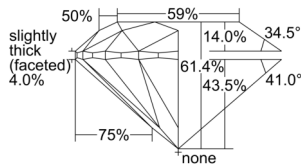

GIA®

FACSIMILE

GIA REPORT 6505296644

Verify this report at GIA.edu

GIA NATURAL DIAMOND DOSSIER®

August 28, 2024
GIA Report Number 6505296644
Shape and Cutting Style ..... Round Brilliant
Measurements ..... 4.37 - 4.38 x 2.69 mm

GRADING RESULTS

Carat Weight ..... 0.32 carat
Color Grade ..... D
Clarity Grade S11
Cut Grade ..... Excellent

ADDITIONAL GRADING INFORMATION

Polish ..... Excellent
Symmetry ..... Excellent
Fluorescence ..... Faint
Clarity Characteristics ..... Crystal, Feather
Inscription(s): GIA 6505296644

PROPORTIONS

Profile to actual proportions

GRADING SCALES

GIA COLOR SCALE	GIA CLARITY SCALE	GIA CUT SCALE	
D	FLAWLESS	EXCELLENT	
E	INTERNALLY FLAWLESS		
F		VVS₁	VERY GOOD
G	VVS₂		
H	VS₁	GOOD	
I	VS₂		
J	S1₁	FAIR	
K	S1₂		
L	I₁	POOR	
M	I₂		
N	I₃		
O			
P			
Q			
R			
S			
T			
U			
V			
W			
X			
Y			
Z