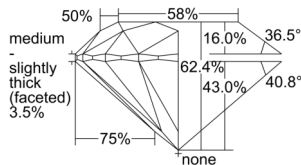

GIA®

FACSIMILE

GIA REPORT 6505297049

Verify this report at GIA.edu

GIA NATURAL DIAMOND DOSSIER®

August 28, 2024
GIA Report Number 6505297049
Shape and Cutting Style ..... Round Brilliant
Measurements ..... 4.68 - 4.72 x 2.93 mm

GRADING RESULTS

Carat Weight ..... 0.40 carat
Color Grade I
Clarity Grade VVS2
Cut Grade ..... Excellent

ADDITIONAL GRADING INFORMATION

Polish ..... Excellent
Symmetry ..... Excellent
Fluorescence ..... None
Clarity Characteristics..... Needle, Pinpoint, Cloud
Inspection(s): GIA 6505297049

PROPORTIONS

Profile to actual proportions

GRADING SCALES

GIA COLOR SCALE	GIA CLARITY SCALE	GIA CUT SCALE	
D	FLAWLESS	EXCELLENT	
E	INTERNALLY FLAWLESS		
F		VVS₁	VERY GOOD
G	VVS₂		
H	VS₁	GOOD	
I	VS₂		
J	SI₁	FAIR	
K	SI₂		
L	I₁	POOR	
M	I₂		
N	I₃		
O			
P			
Q			
R			
S			
T			
U			
V			
W			
X			
Y			
Z